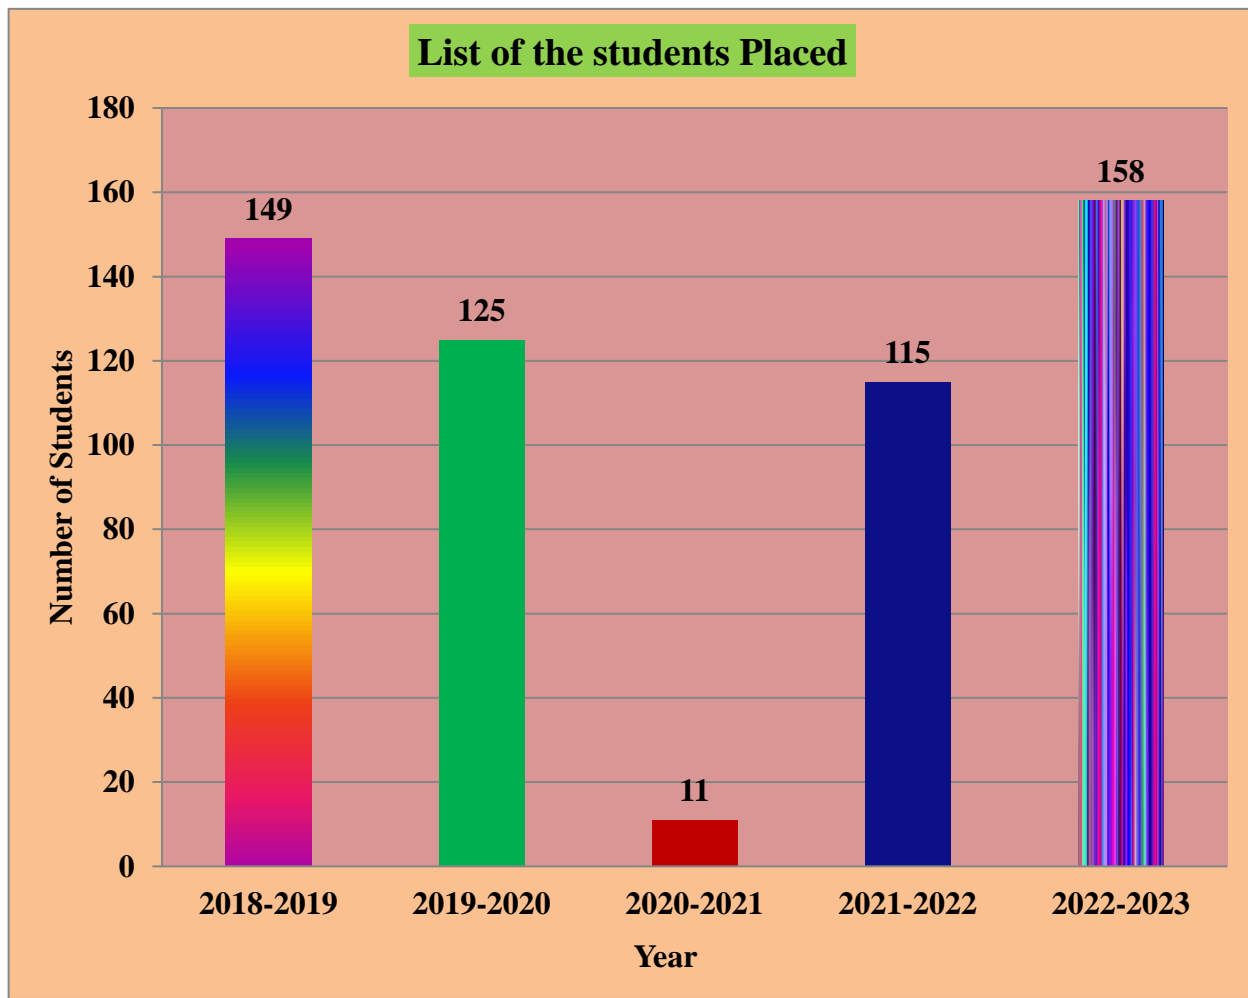

ST. ANN'S COLLEGE FOR WOMEN

(Affiliated to Acharya Nagarjuna University, Recognized Under Section 2(f) of UGC Act 1956-New Delhi)

Amaravathi Road, Gorantla, Guntur – 522034 (A.P)

Email: st_anns_coll@yahoo.co.in

Website: www.stannscollegeforwomen.org

Number of outgoing students Placed and progressed to Higher Education during the last Five Years.

Year	2022-2023	2021-2022	2020-2021	2019-2020	2018-2019
Number	158	115	11	125	149